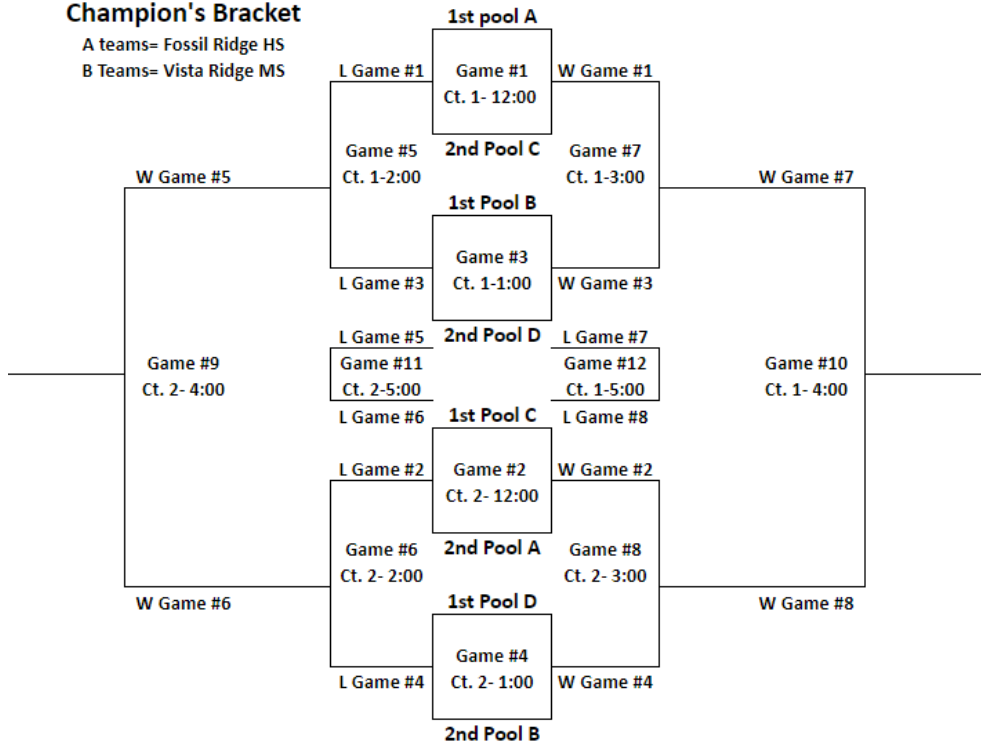

| | | | | | | | | |
|---|---|---|---|---|---|---|---|---|
| B | C | D | E | F | G | H | I | J |
|---|---|---|---|---|---|---|---|---|

Champion's Bracket

A teams= Fossil Ridge HS
B Teams= Vista Ridge MS

| | | | | | | | | |
|---|---|---|---|---|---|---|---|---|
| B | C | D | E | F | G | H | I | J |
|---|---|---|---|---|---|---|---|---|

Challenger's Bracket

A teams= Fossil Ridge HS
B Teams= Vista Ridge MS